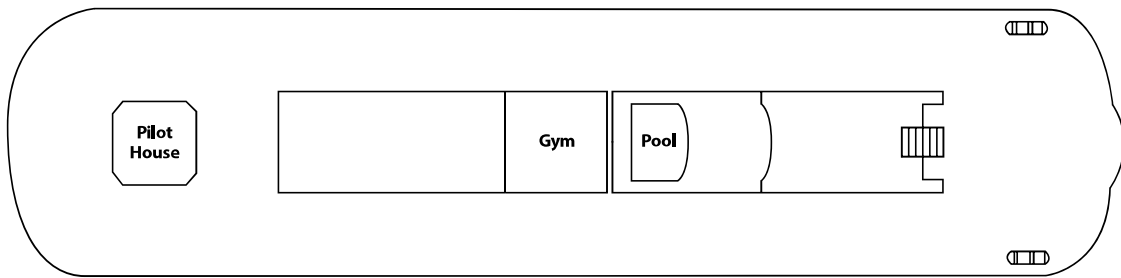

AMERICAN QUEEN®

DECKPLANS

SPECIFICATIONS

YEAR BUILT / REFURBISHED . . . 1995/2015
 PASSENGERS432
 STATEROOMS AND SUITES218
 CREW172
 LENGTH420 FT.
 PASSENGER DECKS6

- Sun Deck
- Promenade Deck
- Observation Deck
- Texas Deck
- Cabin Deck
- Main Deck

DECK 6 – SUN DECK

DECK 5 – PROMENADE DECK

DECK 4 – OBSERVATION DECK

DECK 3 - TEXAS DECK

DECK 2 - CABIN DECK

DECK 1 - MAIN DECK

SUITE AND STATEROOM CATEGORIES

OS Owner's Suites with Exclusive Veranda	A Deluxe Outside Staterooms with Private Veranda	E Inside Staterooms
LS Luxury Suites with Private or Open Veranda	B Outside Staterooms with Open Veranda	SO Single Outside Staterooms with Open Veranda
AAA Suites with Open Veranda	C Outside Staterooms with Open Veranda	SI Single Inside Staterooms
AA Superior Outside Staterooms with Open Veranda	D Deluxe Outside Staterooms with Bay Window	

FAMILY STYLE SUITES AND STATEROOMS

Family style suites and staterooms are an excellent choice for family and friends who wish to travel together, yet maintain a bit of privacy in their own space. Featuring separate entrances with interior connecting doors and available in different configurations, category E inside staterooms 458 to 467 connect with the adjoining odd numbered B outside staterooms 409 to 427. The unique layout of Luxury Suites 513, 515, 517 and 519 features a queen bed and a queen sofa bed to comfortably accommodate up to four guests in a single suite.

ACCESSIBLE SUITES AND STATEROOMS

Accessible suites and staterooms are available in a variety of categories and range from 160 square feet to 250 square feet. Staterooms 201, 202, 305, 306, 457, 520, 521 and 522 are wheelchair accessible with a tub/shower combination while category C staterooms offer larger showers with shower chairs available upon request. Category E stateroom 381 features a roll-in shower. The *American Queen's* two elevators provide access to all decks, excluding the Sun Deck.