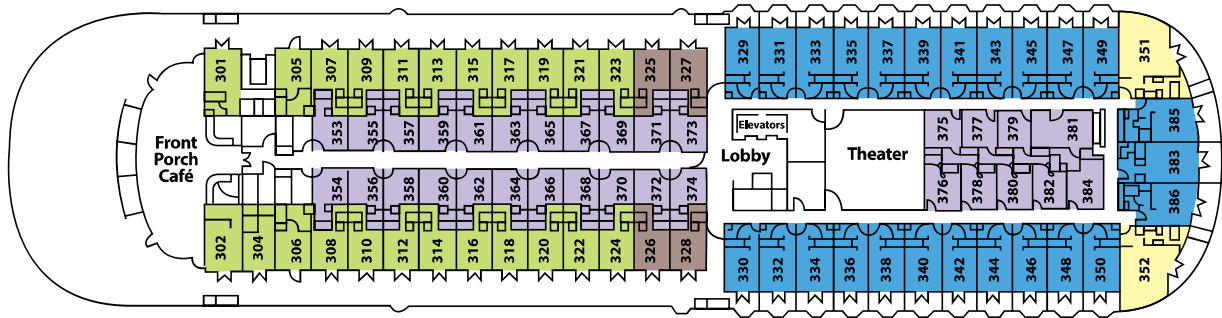

AMERICAN QUEEN®

DECKPLANS

SPECIFICATIONS

YEAR BUILT / REFURBISHED . . . 1995/2015
 PASSENGERS432
 STATEROOMS AND SUITES218
 CREW172
 LENGTH420 FT.
 PASSENGER DECKS6

- Sun Deck
- Promenade Deck
- Observation Deck
- Texas Deck
- Cabin Deck
- Main Deck

DECK 6 – SUN DECK

DECK 5 – PROMENADE DECK

DECK 4 – OBSERVATION DECK

DECK 3 - TEXAS DECK

DECK 2 - CABIN DECK

DECK 1 - MAIN DECK

SUITE AND STATEROOM CATEGORIES

OS Owner's Suites with Exclusive Veranda	A Deluxe Outside Staterooms with Private Veranda	E Inside Staterooms
LS Luxury Suites with Private or Open Veranda	B Outside Staterooms with Open Veranda	SO Single Outside Staterooms with Open Veranda
AAA Suites with Open Veranda	C Outside Staterooms with Open Veranda	SI Single Inside Staterooms
AA Superior Outside Staterooms with Open Veranda	D Deluxe Outside Staterooms with Bay Window	

FAMILY STYLE SUITES AND STATEROOMS

Family style suites and staterooms are an excellent choice for family and friends who wish to travel together, yet maintain a bit of privacy in their own space. Featuring separate entrances with interior connecting doors and available in different configurations, category E inside staterooms 458 to 467 connect with the adjoining odd numbered B outside staterooms 409 to 427. The unique layout of Luxury Suites 513, 515, 517 and 519 features a queen bed and a queen sofa bed to comfortably accommodate up to four guests in a single suite.

ACCESSIBLE SUITES AND STATEROOMS

Accessible suites and staterooms are available in a variety of categories and range from 160 square feet to 250 square feet. Staterooms 201, 202, 305, 306, 457, 520, 521 and 522 are wheelchair accessible with a tub/shower combination while category C staterooms offer larger showers with shower chairs available upon request. Category E stateroom 381 features a roll-in shower. The *American Queen's* two elevators provide access to all decks, excluding the Sun Deck.