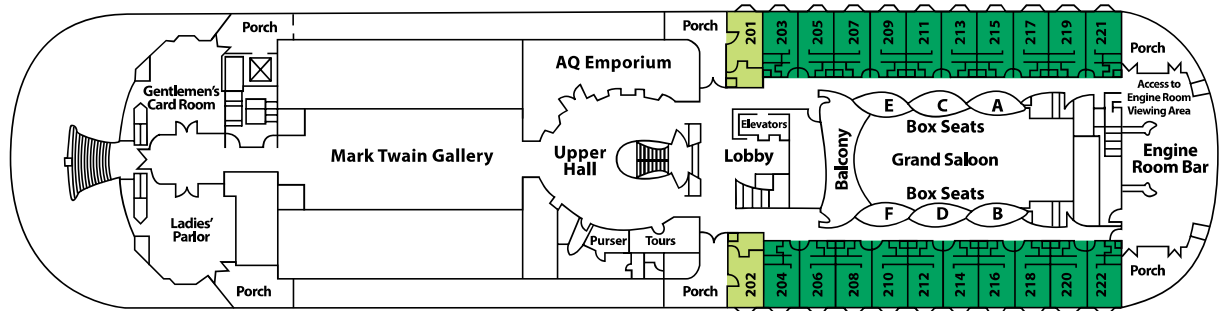

AMERICAN QUEEN®

DECKPLANS

SPECIFICATIONS

YEAR BUILT / REFURBISHED . . . 1995/2015
 PASSENGERS432
 STATEROOMS AND SUITES218
 CREW172
 LENGTH420 FT.
 PASSENGER DECKS6

- Sun Deck
- Promenade Deck
- Observation Deck
- Texas Deck
- Cabin Deck
- Main Deck

DECK 6 – SUN DECK

DECK 5 – PROMENADE DECK

DECK 4 – OBSERVATION DECK

DECK 3 - TEXAS DECK

DECK 2 - CABIN DECK

DECK 1 - MAIN DECK

SUITE AND STATEROOM CATEGORIES

OS Owner's Suites with Exclusive Veranda	A Deluxe Outside Staterooms with Private Veranda	E Inside Staterooms
LS Luxury Suites with Private or Open Veranda	B Outside Staterooms with Open Veranda	SO Single Outside Staterooms with Open Veranda
AAA Suites with Open Veranda	C Outside Staterooms with Open Veranda	SI Single Inside Staterooms
AA Superior Outside Staterooms with Open Veranda	D Deluxe Outside Staterooms with Bay Window	

FAMILY STYLE SUITES AND STATEROOMS

Family style suites and staterooms are an excellent choice for family and friends who wish to travel together, yet maintain a bit of privacy in their own space. Featuring separate entrances with interior connecting doors and available in different configurations, category E inside staterooms 458 to 467 connect with the adjoining odd numbered B outside staterooms 409 to 427. The unique layout of Luxury Suites 513, 515, 517 and 519 features a queen bed and a queen sofa bed to comfortably accommodate up to four guests in a single suite.

ACCESSIBLE SUITES AND STATEROOMS

Accessible suites and staterooms are available in a variety of categories and range from 160 square feet to 250 square feet. Staterooms 201, 202, 305, 306, 457, 520, 521 and 522 are wheelchair accessible with a tub/shower combination while category C staterooms offer larger showers with shower chairs available upon request. Category E stateroom 381 features a roll-in shower. The *American Queen's* two elevators provide access to all decks, excluding the Sun Deck.