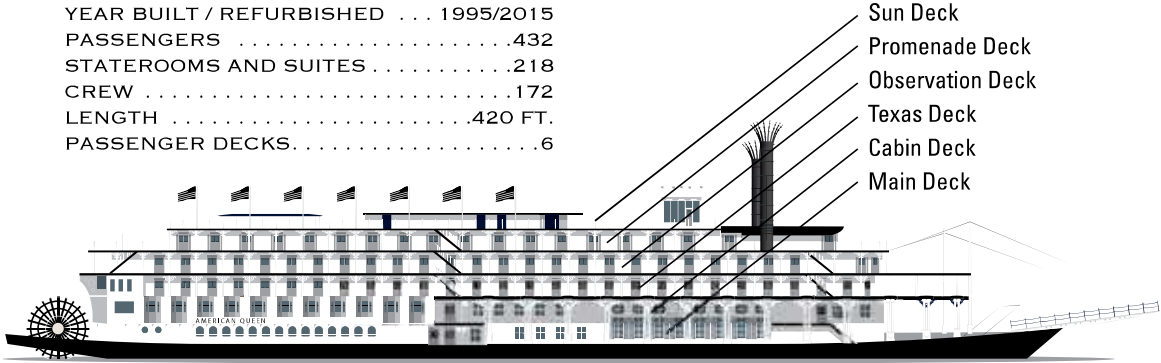

AMERICAN QUEEN®

DECKPLANS

SPECIFICATIONS

YEAR BUILT / REFURBISHED . . . 1995/2015
 PASSENGERS432
 STATEROOMS AND SUITES218
 CREW172
 LENGTH420 FT.
 PASSENGER DECKS6

- Sun Deck
- Promenade Deck
- Observation Deck
- Texas Deck
- Cabin Deck
- Main Deck

DECK 6 – SUN DECK

DECK 5 – PROMENADE DECK

DECK 4 – OBSERVATION DECK

DECK 3 - TEXAS DECK

DECK 2 - CABIN DECK

DECK 1 - MAIN DECK

SUITE AND STATEROOM CATEGORIES

OS Owner's Suites with Exclusive Veranda	A Deluxe Outside Staterooms with Private Veranda	E Inside Staterooms
LS Luxury Suites with Private or Open Veranda	B Outside Staterooms with Open Veranda	SO Single Outside Staterooms with Open Veranda
AAA Suites with Open Veranda	C Outside Staterooms with Open Veranda	SI Single Inside Staterooms
AA Superior Outside Staterooms with Open Veranda	D Deluxe Outside Staterooms with Bay Window	