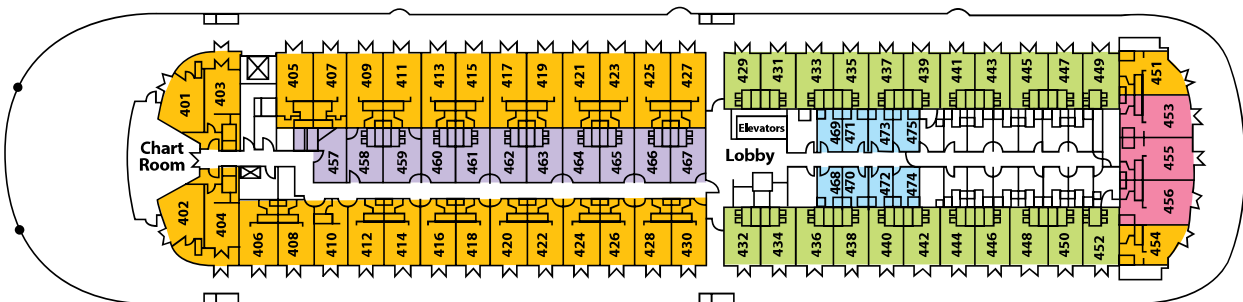

AMERICAN QUEEN®

DECKPLANS

SPECIFICATIONS

YEAR BUILT / REFURBISHED . . . 1995/2015
 PASSENGERS432
 STATEROOMS AND SUITES218
 CREW172
 LENGTH420 FT.
 PASSENGER DECKS6

- Sun Deck
- Promenade Deck
- Observation Deck
- Texas Deck
- Cabin Deck
- Main Deck

DECK 6 – SUN DECK

DECK 5 – PROMENADE DECK

DECK 4 – OBSERVATION DECK

DECK 3 - TEXAS DECK

DECK 2 - CABIN DECK

DECK 1 - MAIN DECK

SUITE AND STATEROOM CATEGORIES

OS Owner's Suites with Exclusive Veranda	A Deluxe Outside Staterooms with Private Veranda	E Inside Staterooms
LS Luxury Suites with Private or Open Veranda	B Outside Staterooms with Open Veranda	SO Single Outside Staterooms with Open Veranda
AAA Suites with Open Veranda	C Outside Staterooms with Open Veranda	SI Single Inside Staterooms
AA Superior Outside Staterooms with Open Veranda	D Deluxe Outside Staterooms with Bay Window	

FAMILY STYLE SUITES AND STATEROOMS

Family style suites and staterooms are an excellent choice for family and friends who wish to travel together, yet maintain a bit of privacy in their own space. Featuring separate entrances with interior connecting doors and available in different configurations, category E inside staterooms 458 to 467 connect with the adjoining odd numbered B outside staterooms 409 to 427. The unique layout of Luxury Suites 513, 515, 517 and 519 features a queen bed and a queen sofa bed to comfortably accommodate up to four guests in a single suite.

ACCESSIBLE SUITES AND STATEROOMS

Accessible suites and staterooms are available in a variety of categories and range from 160 square feet to 250 square feet. Staterooms 201, 202, 305, 306, 457, 520, 521 and 522 are wheelchair accessible with a tub/shower combination while category C staterooms offer larger showers with shower chairs available upon request. Category E stateroom 381 features a roll-in shower. The *American Queen's* two elevators provide access to all decks, excluding the Sun Deck.