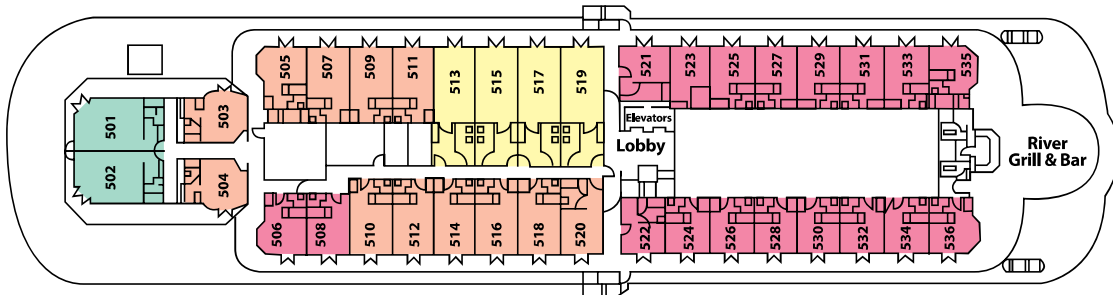

AMERICAN QUEEN®

DECKPLANS

SPECIFICATIONS

YEAR BUILT / REFURBISHED . . . 1995/2015
 PASSENGERS432
 STATEROOMS AND SUITES218
 CREW172
 LENGTH420 FT.
 PASSENGER DECKS6

- Sun Deck
- Promenade Deck
- Observation Deck
- Texas Deck
- Cabin Deck
- Main Deck

DECK 6 – SUN DECK

DECK 5 – PROMENADE DECK

DECK 4 – OBSERVATION DECK

DECK 3 - TEXAS DECK

DECK 2 - CABIN DECK

DECK 1 - MAIN DECK

SUITE AND STATEROOM CATEGORIES

OS Owner's Suites with Exclusive Veranda	A Deluxe Outside Staterooms with Private Veranda	E Inside Staterooms
LS Luxury Suites with Private or Open Veranda	B Outside Staterooms with Open Veranda	SO Single Outside Staterooms with Open Veranda
AAA Suites with Open Veranda	C Outside Staterooms with Open Veranda	SI Single Inside Staterooms
AA Superior Outside Staterooms with Open Veranda	D Deluxe Outside Staterooms with Bay Window	

FAMILY STYLE SUITES AND STATEROOMS

Family style suites and staterooms are an excellent choice for family and friends who wish to travel together, yet maintain a bit of privacy in their own space. Featuring separate entrances with interior connecting doors and available in different configurations, category E inside staterooms 458 to 467 connect with the adjoining odd numbered B outside staterooms 409 to 427. The unique layout of Luxury Suites 513, 515, 517 and 519 features a queen bed and a queen sofa bed to comfortably accommodate up to four guests in a single suite.

ACCESSIBLE SUITES AND STATEROOMS

Accessible suites and staterooms are available in a variety of categories and range from 160 square feet to 250 square feet. Staterooms 201, 202, 305, 306, 457, 520, 521 and 522 are wheelchair accessible with a tub/shower combination while category C staterooms offer larger showers with shower chairs available upon request. Category E stateroom 381 features a roll-in shower. The *American Queen's* two elevators provide access to all decks, excluding the Sun Deck.