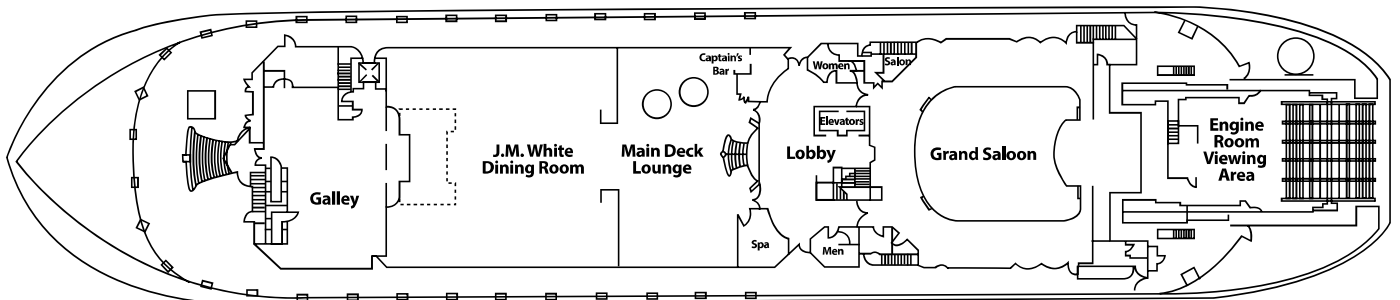

DECK 6 – SUN DECK

DECK 5 – PROMENADE DECK

DECK 4 – OBSERVATION DECK

DECK 3 - TEXAS DECK

DECK 2 - CABIN DECK

DECK 1 - MAIN DECK

SUITE AND STATEROOM CATEGORIES

OS Owner's Suites with Exclusive Veranda	A Deluxe Outside Staterooms with Private Veranda	E Inside Staterooms
LS Luxury Suites with Private or Open Veranda	B Outside Staterooms with Open Veranda	SO Single Outside Staterooms with Open Veranda
AAA Suites with Open Veranda	C Outside Staterooms with Open Veranda	SI Single Inside Staterooms
AA Superior Outside Staterooms with Open Veranda	D Deluxe Outside Staterooms with Bay Window	

FAMILY STYLE SUITES AND STATEROOMS

Family style suites and staterooms are an excellent choice for family and friends who wish to travel together, yet maintain a bit of privacy in their own space. Featuring separate entrances with interior connecting doors and available in different configurations, category E inside staterooms 458 to 467 connect with the adjoining odd numbered B outside staterooms 409 to 427. The unique layout of Luxury Suites 513, 515, 517 and 519 features a queen bed and a queen sofa bed to comfortably accommodate up to four guests in a single suite.

ACCESSIBLE SUITES AND STATEROOMS

Accessible suites and staterooms are available in a variety of categories and range from 160 square feet to 250 square feet. Staterooms 201, 202, 305, 306, 457, 520, 521 and 522 are wheelchair accessible with a tub/shower combination while category C staterooms offer larger showers with shower chairs available upon request. Category E stateroom 381 features a roll-in shower. The *American Queen's* two elevators provide access to all decks, excluding the Sun Deck.