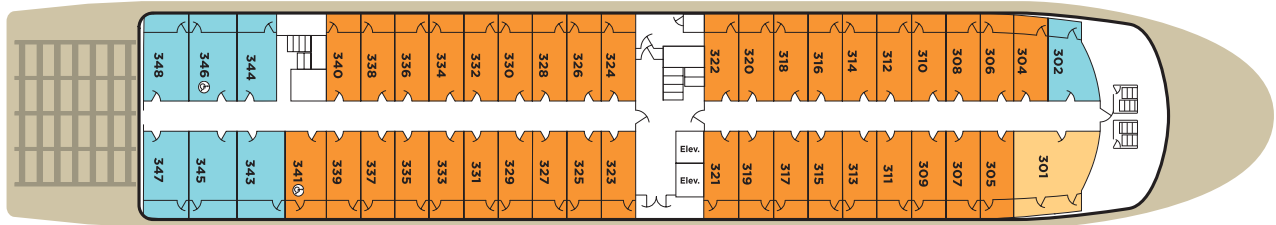

DECKPLANS

VISTA VIEW DECK

DISCOVERY DECK

FRONTIER DECK

EXPLORER DECK
SPECIFICATIONS

| | |
|------------------------------------|-------------|
| YEAR BUILT / REFURBISHED | 2003 / 2014 |
| PASSENGERS | 223 |
| STATEROOMS AND SUITES | 112 |
| CREW | 83 |
| LENGTH | 360 FT. |
| PASSENGER DECKS | 4 |

ACCESSIBLE STATEROOMS

The *American Empress*' two elevators provide access to all decks. Stateroom 341 is wheelchair accessible with roll-in shower and a queen bed. Stateroom 346 is wheelchair accessible with roll-in shower and twin beds.