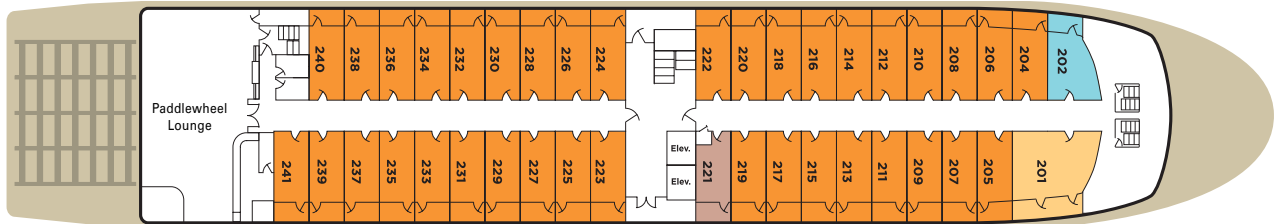

DECKPLANS

VISTA VIEW DECK

DISCOVERY DECK

FRONTIER DECK

EXPLORER DECK
SPECIFICATIONS

| | |
|------------------------------------|-------------|
| YEAR BUILT / REFURBISHED | 2003 / 2014 |
| PASSENGERS | 223 |
| STATEROOMS AND SUITES | 112 |
| CREW | 83 |
| LENGTH | 360 FT. |
| PASSENGER DECKS | 4 |

ACCESSIBLE STATEROOMS

The *American Empress*' two elevators provide access to all decks. Stateroom 341 is wheelchair accessible with roll-in shower and a queen bed. Stateroom 346 is wheelchair accessible with roll-in shower and twin beds.