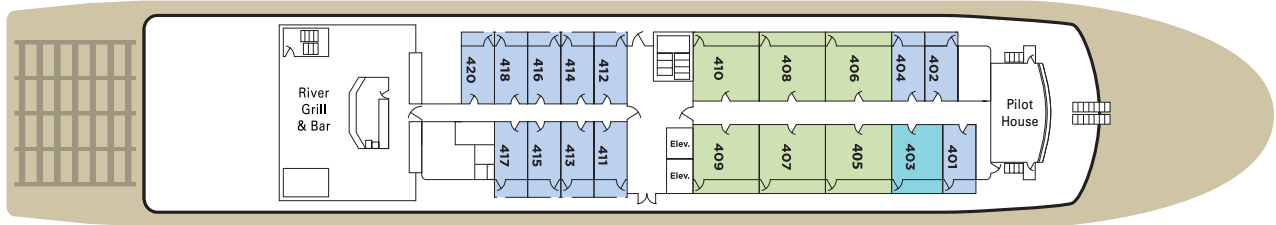

DECKPLANS

VISTA VIEW DECK

DISCOVERY DECK

FRONTIER DECK

EXPLORER DECK
SPECIFICATIONS

| | |
|------------------------------------|-------------|
| YEAR BUILT / REFURBISHED | 2003 / 2014 |
| PASSENGERS | 223 |
| STATEROOMS AND SUITES | 112 |
| CREW | 83 |
| LENGTH | 360 FT. |
| PASSENGER DECKS | 4 |

ACCESSIBLE STATEROOMS

The *American Empress*' two elevators provide access to all decks. Stateroom 341 is wheelchair accessible with roll-in shower and a queen bed. Stateroom 346 is wheelchair accessible with roll-in shower and twin beds.