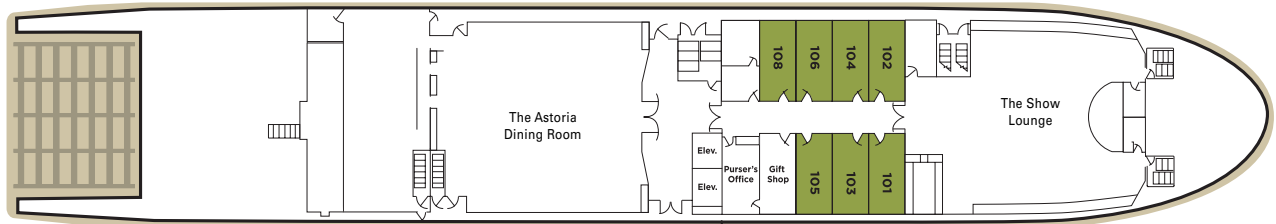

DECKPLANS

VISTA VIEW DECK

DISCOVERY DECK

FRONTIER DECK

EXPLORER DECK
SPECIFICATIONS

| | |
|------------------------------------|-------------|
| YEAR BUILT / REFURBISHED | 2003 / 2014 |
| PASSENGERS | 223 |
| STATEROOMS AND SUITES | 112 |
| CREW | 83 |
| LENGTH | 360 FT. |
| PASSENGER DECKS | 4 |

ACCESSIBLE STATEROOMS

The *American Empress*' two elevators provide access to all decks. Stateroom 341 is wheelchair accessible with roll-in shower and a queen bed. Stateroom 346 is wheelchair accessible with roll-in shower and twin beds.